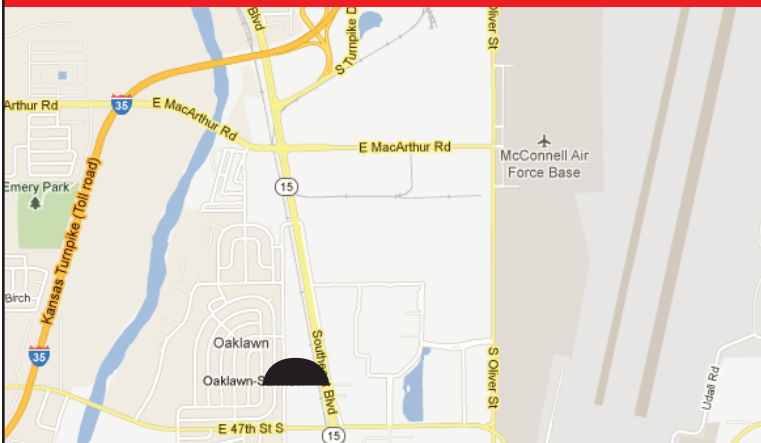

Digital Billboard Location

SOUTH K-15
4729 S. K-15 (South Face)
Wichita, KS

STRUCTURE #24728

Size 14' X 48'

Traffic 26,300 VPD (KDOT-12)

- Located north of Derby, Mulvane and Wellington.
- South face billboard targets consumers traveling from Derby, Mulvane or Wellington to Wichita.
- Catch the attention of Spirit Aerospace aircraft workers. This billboard sits in one of the busiest southside intersections that is infamous for busy traffic and long lights.
- Lowe's and other major shopping centers sit to the south of this structure.

K-15, Wichita / Derby

of Wks Frequency Ads Per Day Cost

Four	64 seconds	1350	\$2,000
Four	2.13 minutes	675	\$1,150
Four	3.2 minutes	450	\$ 700
Four	4.26 minutes	335	\$ 575

[ART REQUIREMENTS]

704 x 192 pixels, JPEG, 96 DPI, RGB