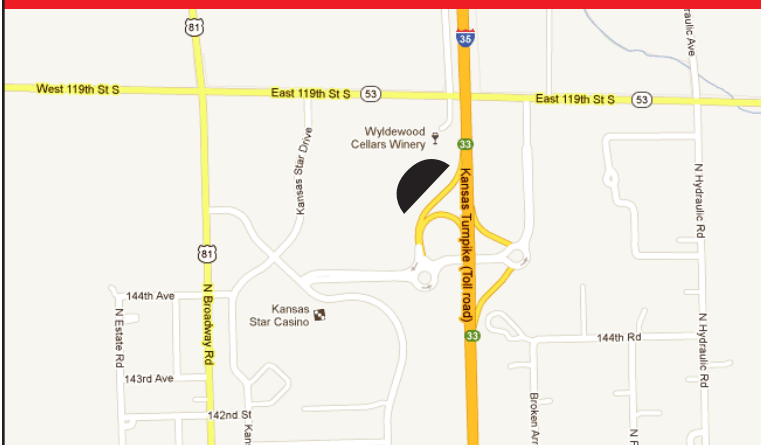

Digital Billboard Location

KANSAS STAR CASINO

108 W. Main St./I-35 Turnpike (SE Face)
Mulvane, KS

STRUCTURE #70108

Size 28' X 44' (Full Tron)
Traffic TBD

- Located in the middle of the toll plaza to the Kansas Star Casino.
- The casino features a 300+ room hotel, steakhouse, sports bar and event center and arena. Soon to open is the 24-acre equine center and RV park.
- The casino opened their doors during Christmas 2011, earning \$3.25 million in the first eight days. The casino generated \$14.5 million in Sept. 2012.

MAKE A STATEMENT

with full tron (28' X 44') advertisements
or half tron (14' X 44') ads for half the rate

Mulvane, Kansas

of Wks Frequency Ads Per Day Cost

Four	64 seconds	1350	\$1,800
Four	2.13 minutes	675	\$1,250
Four	3.2 minutes	450	\$ 975
Four	4.26 minutes	335	\$ 625